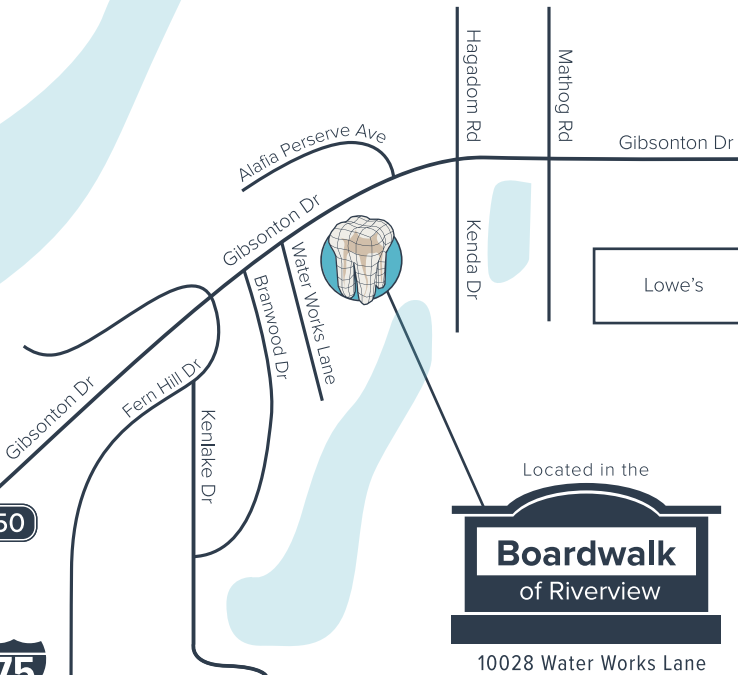

# KELLOGG ENDODONTICS

Google Maps Link

Located in the

**Boardwalk**  
of Riverview

10028 Water Works Lane  
Riverview, FL 33578

We look forward to your visit.  
If you have any questions, please call us at (813) 741-1900.